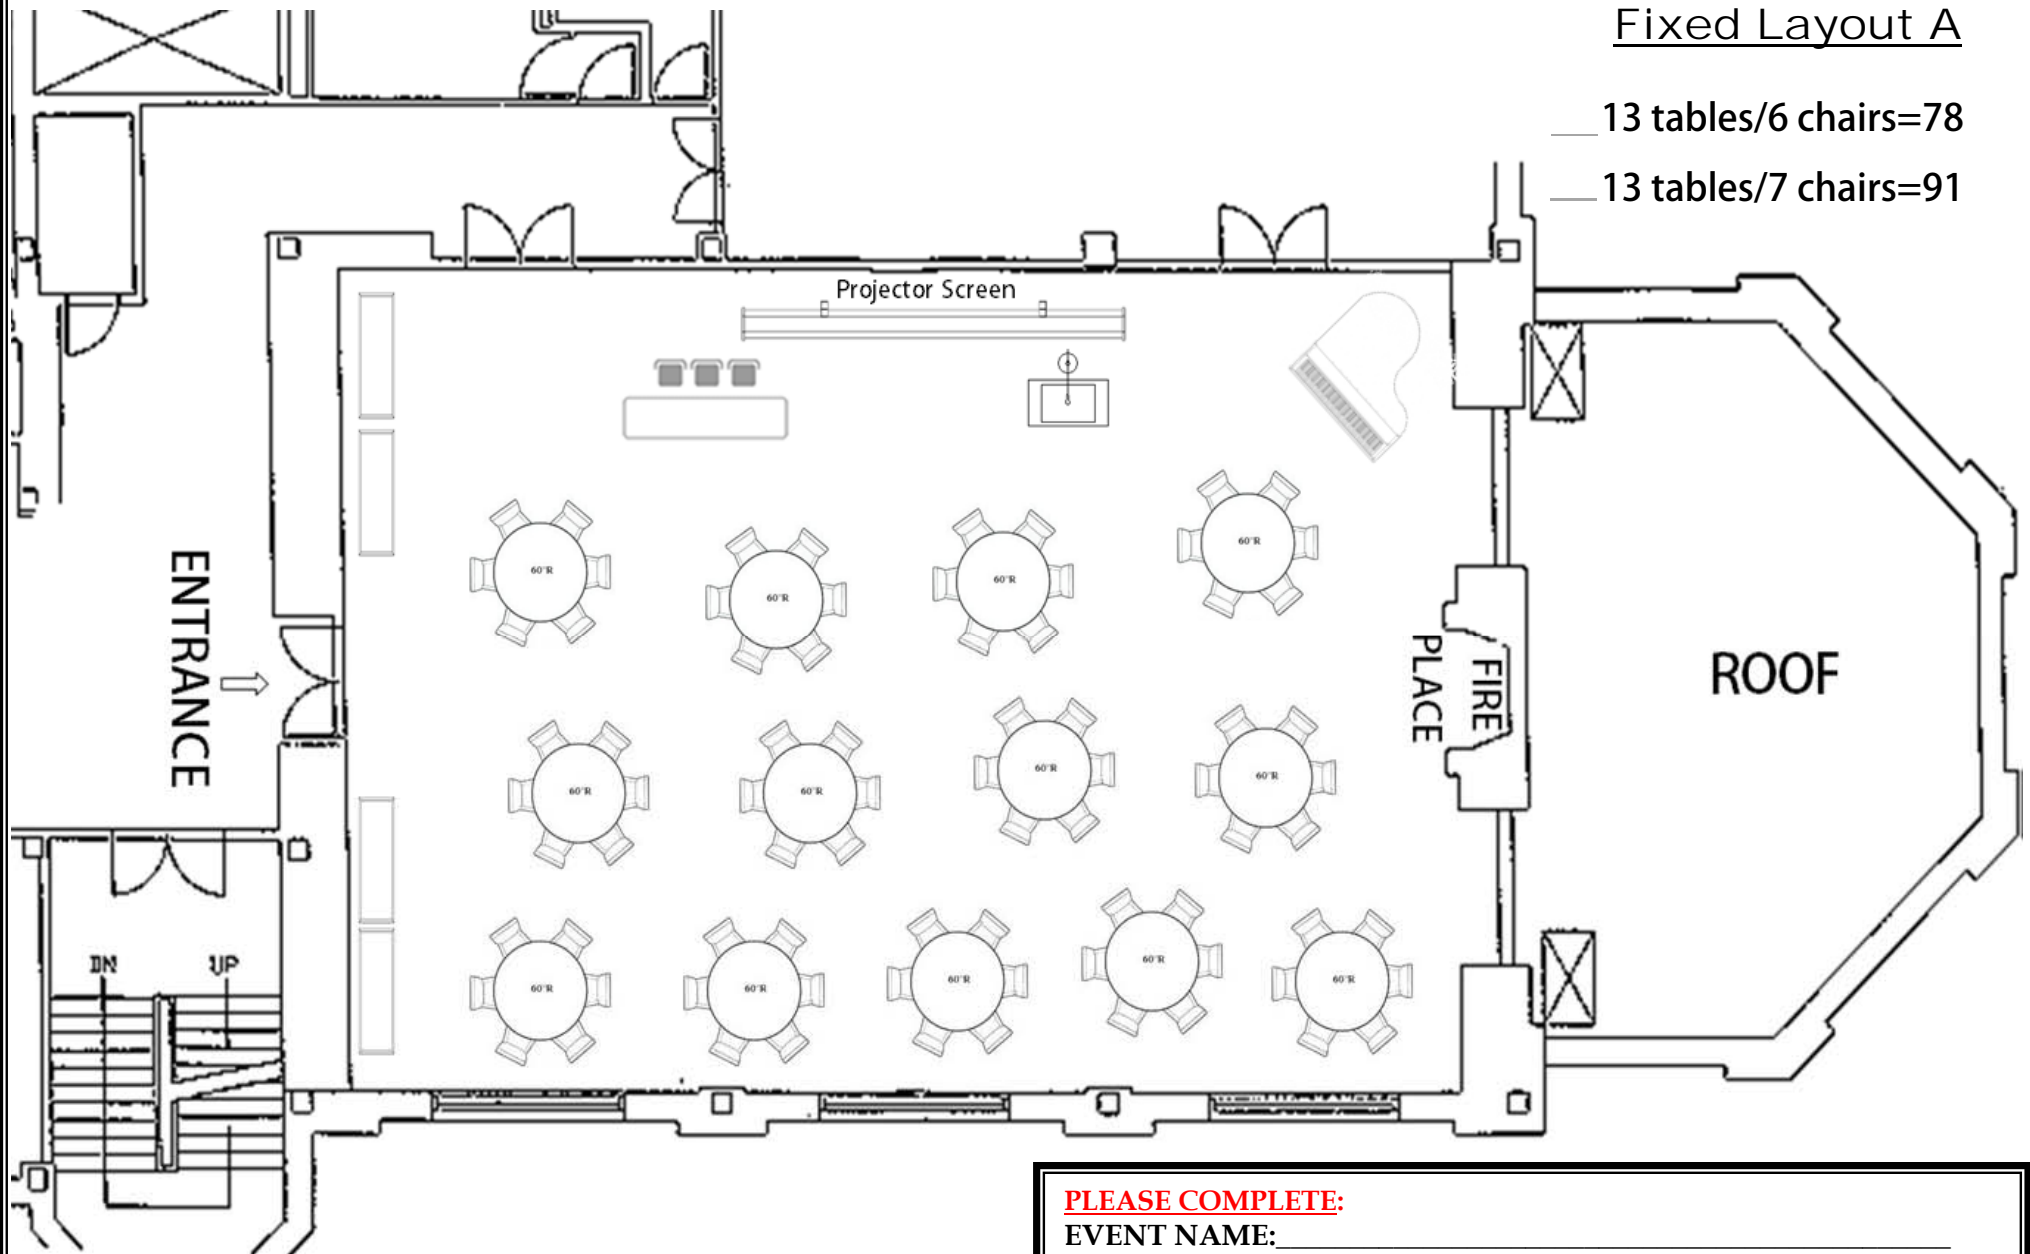

Fixed Layout A

__ 13 tables/6 chairs=78

__ 13 tables/7 chairs=91

REHEARSAL HALL / MU-330

MAX CAPACITY: 91 PEOPLE W/ 13 TABLES & 7 CHAIRS EACH
Occupancy Set By NYC Dept. of Bldgs. & Cannot Be Exceeded
Total Sq. Footage: 2,385